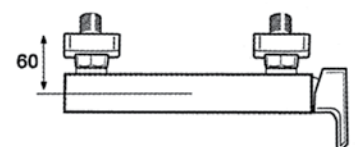

Ref. 121004
Monomando ducha
Shower mixer
Acabado cromo
Cartucho 35 mm